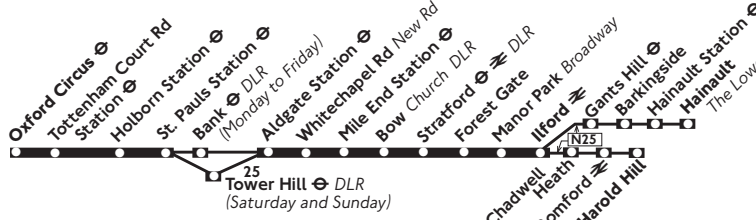

25

Daily

N25

Every night

Oxford Circus - Stratford - Ilford (25)

Oxford Circus - Ilford - Harold Hill/Hainault (N25)

BUS PASS ZONE 1	ZONE 2	PASS ZONE 3	BUS PASS ZONE 4(5,6)

Mondays to Fridays					Saturdays (also Good Friday)							
Oxford Circus	0506	0605	2101	0001	0505	0520	0535	0550	0605	0905	2037	0001
Tottenham Court Road Station	0509	0609	2109	0005	0508	0523	0538	0553	0608	0911	2045	0005
Holborn Station	0514	0614	2114	0010	0513	0528	0543	0558	0613	0916	2050	0010
Bank Station DLR	0520	Then	0622	Then	0522	0537	0553	0608	0623	Then	0928	Then
Tower Hill DLR	↓	about	↓	about	↓	↓	↓	↓	↓	↓	↓	↓
Aldgate Station	0523	every	0625	every	0525	0540	0556	0611	0626	every	0932	every
Mile End Station	0531	12	0634	6-8	0533	0548	0604	0619	0634	10-12	0945	7-8
Bow Church DLR	0534	mins	0638	mins	0536	0551	0608	0623	0638	mins	0950	mins
Stratford Bus Station DLR	0538	until	0644	until	0540	0555	0612	0627	0642	until	0957	until
Forest Gate Green Street	0544		0652	2159	0545	0601	0618	0634	0649		1008	2135
Manor Park Broadway	0546		0655	2202	0547	0603	0620	0636	0652		1013	2138
Ilford Hainault Street	0554		0704	2212	0555	0611	0628	0644	0700		1025	2147

Sundays and other Public Holidays													
Oxford Circus	0506	0541	0611	0641	0707	0855			1916		2331	2346	0001
Tottenham Court Road Station	0509	0544	0614	0644	0710	0901			1924		2337	2351	0005
Holborn Station	0514	0549	0619	0649	0715	Then	0906	Then	1929	Then	2342	2356	0010
Tower Hill DLR	0523	0559	0629	0659	0726	about	0918	about	1939	about	2351	0005	0019
Aldgate Station	0526	0602	0632	0702	0729	every	0922	every	1943	every	2354	0008	0022
Mile End Station	0534	0610	0640	0711	0738	12	0932	10	1955	12	0003	0016	0030
Bow Church DLR	0537	0614	0644	0715	0742	minutes	0936	minutes	1959	minutes	0006	0019	0033
Stratford Bus Station DLR	0541	0618	0648	0719	0747	until	0942	until	2005	until	0011	0024	0038
Forest Gate Green Street	0546	0624	0655	0727	0755		0950		2014		0018	0031	0044
Manor Park Broadway	0548	0626	0658	0730	0758		0953		2017		0021	0034	0047
Ilford Hainault Street	0556	0634	0707	0739	0807		1003		2026		0029	0042	0055